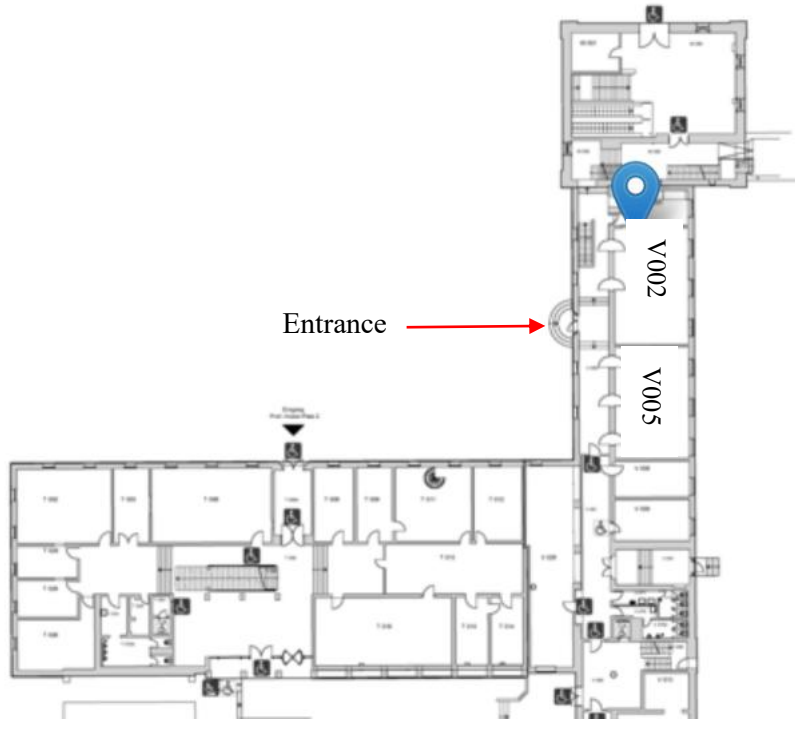

**Venue: Professor-Huber-Platz 2 "Vestibül" (metro stop "Universität")**

There are two signs with the address "Professor-Huber-Platz 02". Importantly, the conference takes place in the left building with the tower, which is called "Vestibülbau". Look for this sign:

**VU104** – It's one floor down in the basement, but directly accessible via the staircase at the main entrance!