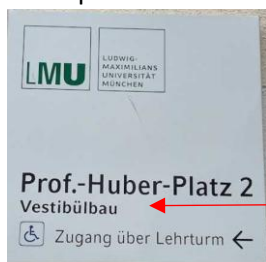

**Venue: Professor-Huber-Platz 2 "Vestibül" (metro stop "Universität")**

There are two signs with the address "Professor-Huber-Platz 02". Importantly, the conference takes place in the left building with the tower, which is called "Vestibülbau". Look for this sign:

**VU104** – It's one floor down in the basement, but directly accessible via the staircase at the main entrance!