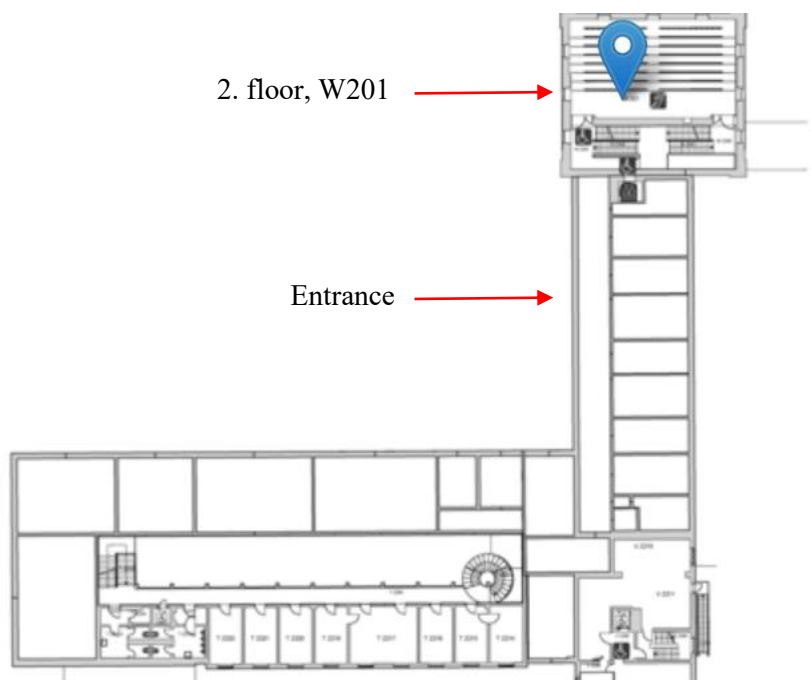

**Venue: Professor-Huber-Platz 2 "Vestibül" (metro stop "Universität")**

There are two signs with the address "Professor-Huber-Platz 02". Importantly, the conference takes place in the left building with the tower, which is called "Vestibülbau". Look for this sign:

**VU104** – It's one floor down in the basement, but directly accessible via the staircase at the main entrance!